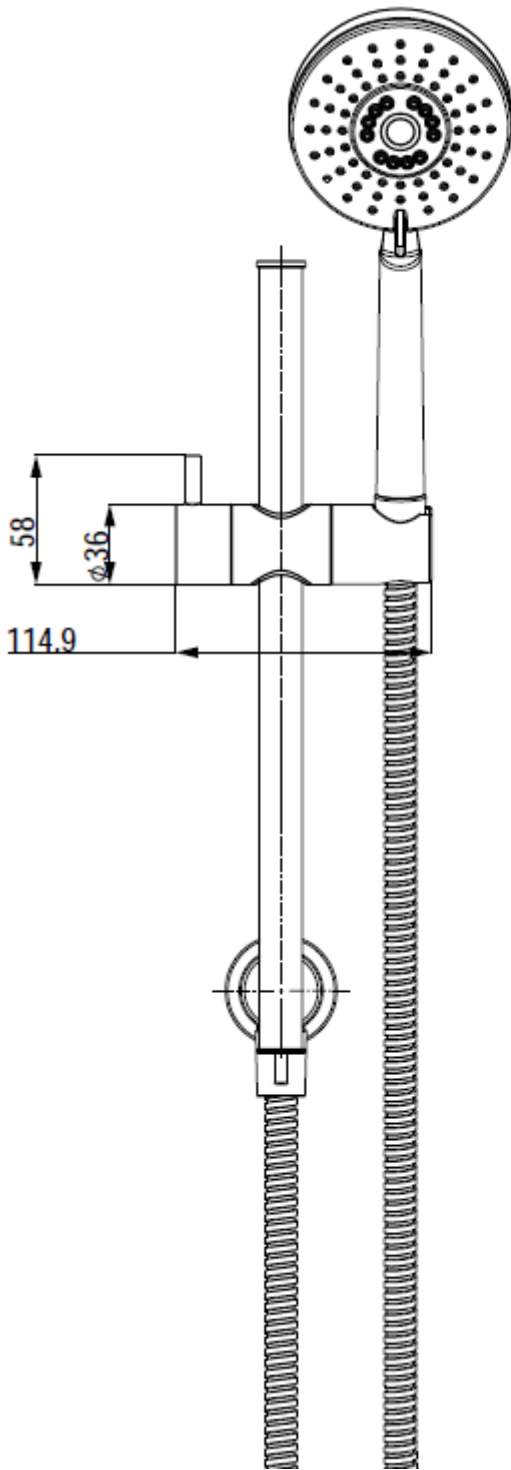

Higher rail setting

Revolution

AIR SHOWER

Pin to unlock 360deg rotating rail system

AIR mixed with water

Lower rail setting