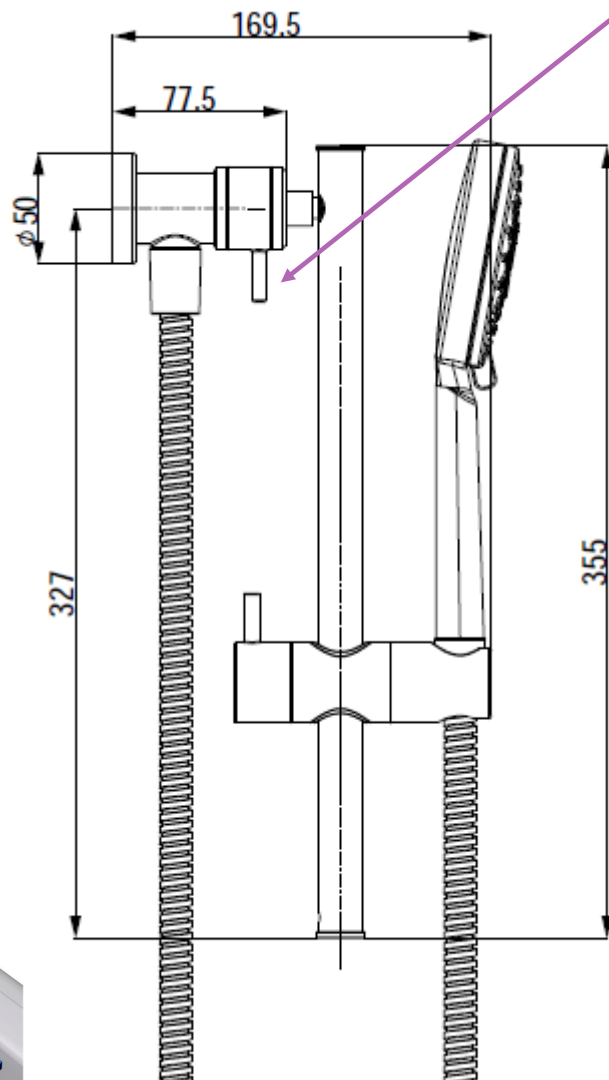

Higher rail setting

Revolution

AIR SHOWER

Pin to unlock 360deg rotating rail system

AIR mixed with water

Lower rail setting