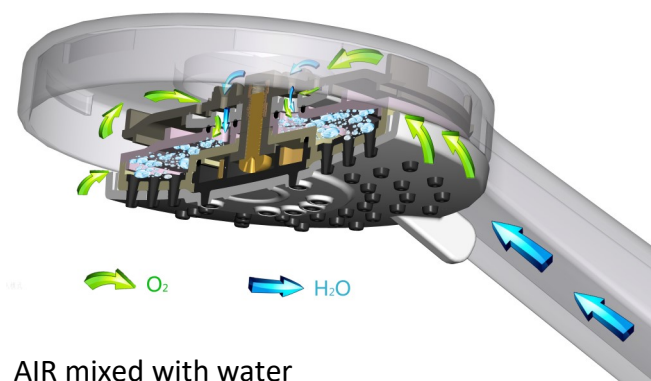

Higher rail setting

Revolution

AIR SHOWER

Pin to unlock 360deg rotating rail system

AIR mixed with water

Lower rail setting